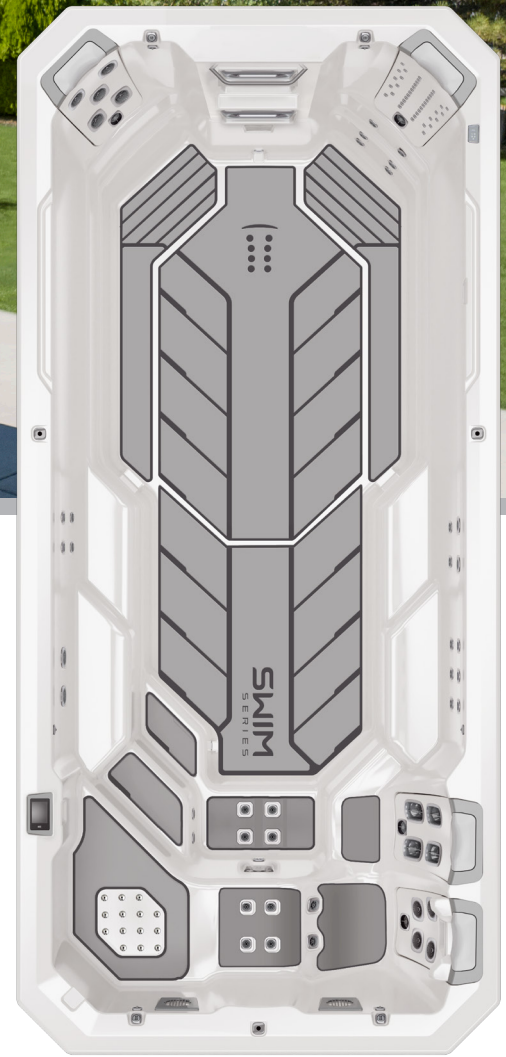

S200

INCLUDED ON ALL SWIM SERIES

- JetPak Therapy System®
- Unique Swim Current System
- Pre-Programmed or Customizable Swim Workouts & Drills
- Premium Touch-Screen Controls
- One-Touch Swim to Spa Mode
- Multi-Function Auxiliary Controls
- Non-Slip Aquatic Surface on Floor & Steps
- Unique Water Features
- Splash Zone Play Area
- Sleek Exterior & Interior Lighting
- Swim Lane Indicator Light
- Open, Suction-Free Footwell
- Comfortable Ergonomic Headrests
- Fitness & Accessory Anchors
- Stainless Steel Support & Entry Rails
- Patio Performance™ Cover
- 100% Wood-Free EnduraFrame™
- Simplicity® Flat Filters
- Dedicated Filtration Pump
- Clear Comfort® AOP System
- Swim Series Warranty

INDIVIDUAL OPTIONS

- Premium Audio System
- Premium Non-Slip Aquatic Surface Package
- Swim Series Step w/ Rail
- Fitness Accessory Kits
- CloudControl 2™
- Cover Lifter
- Roll-Up Cover

*Shown with premium non-slip aquatic surface package

COLOR PROFILE

Exterior Interior

Timber

Snow

SPA SPECS

JETPAKS 4

SIZE 7' 10" x 17' x 4' 4" / 2.38m x 5.18m x 1.32m

WATER CAPACITY 1950 gal / 7381 L