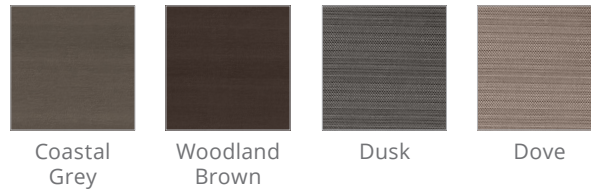

Exterior

Cover

SPA SPECS

AVAILABLE SEATS	6
THERAPY JET PUMPS	2
PREMIUM JETPAK SEATS	4
DIMENSIONS	7' 4" x 7' 4" x 3' 2.24m x 2.24m x .92m
WATER CAPACITY	368 gal / 1393 L
DRY WEIGHT	875 lbs / 397 kg
FILLED WEIGHT	5117 lbs / 2321 kg

Scan the QR code to design your custom Bullfrog Spa today!

bullfrog
spas