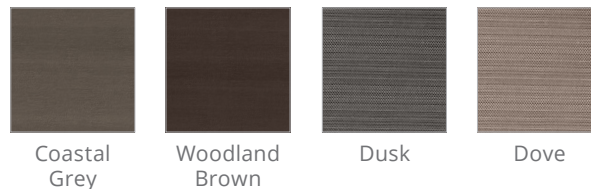

Exterior

Cover

SPA SPECS

AVAILABLE SEATS	7
THERAPY JET PUMPS	2
PREMIUM JETPAK SEATS	4
DIMENSIONS	7' 4" x 7' 4" x 3' 2.24m x 2.24m x .92m
WATER CAPACITY	376 gal / 1423 L
DRY WEIGHT	900 lbs / 408 kg
FILLED WEIGHT	4967 lbs / 2253 kg

Scan the QR code to design your custom Bullfrog Spa today!

bullfrog
spas